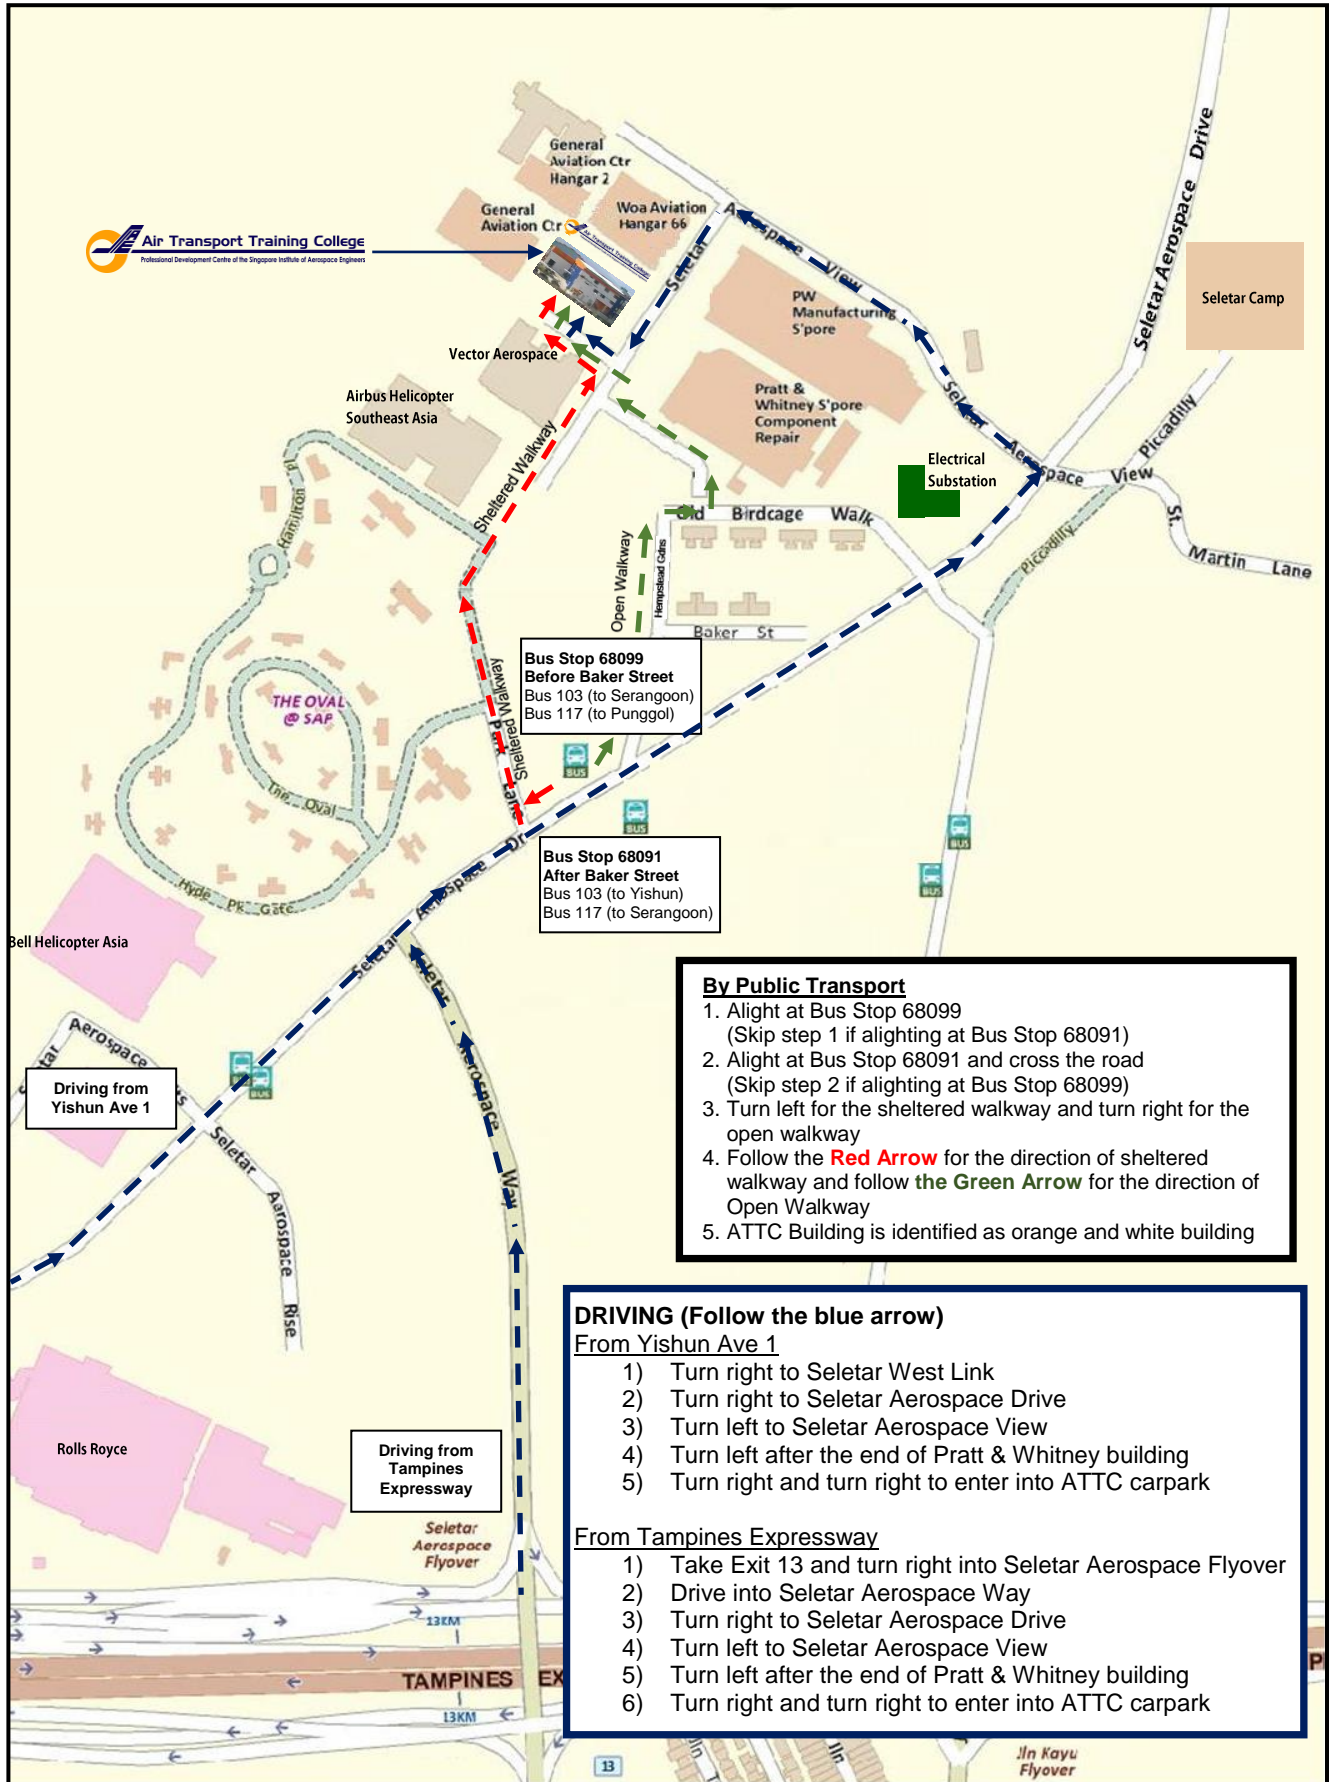

**Map Directions to Air Transport Training College (by public transport)**

**By Public Transport**

1. Alight at Bus Stop 68099 (Skip step 1 if alighting at Bus Stop 68091)
2. Alight at Bus Stop 68091 and cross the road (Skip step 2 if alighting at Bus Stop 68099)
3. Turn left for the sheltered walkway and turn right for the open walkway
4. Follow the **Red Arrow** for the direction of sheltered walkway and follow **the Green Arrow** for the direction of Open Walkway
5. ATTC Building is identified as orange and white building

**DRIVING (Follow the blue arrow)**

From Yishun Ave 1

- 1) Turn right to Seletar West Link
- 2) Turn right to Seletar Aerospace Drive
- 3) Turn left to Seletar Aerospace View
- 4) Turn left after the end of Pratt & Whitney building
- 5) Turn right and turn right to enter into ATTC carpark

From Tampines Expressway

- 1) Take Exit 13 and turn right into Seletar Aerospace Flyover
- 2) Drive into Seletar Aerospace Way
- 3) Turn right to Seletar Aerospace Drive
- 4) Turn left to Seletar Aerospace View
- 5) Turn left after the end of Pratt & Whitney building
- 6) Turn right and turn right to enter into ATTC carpark